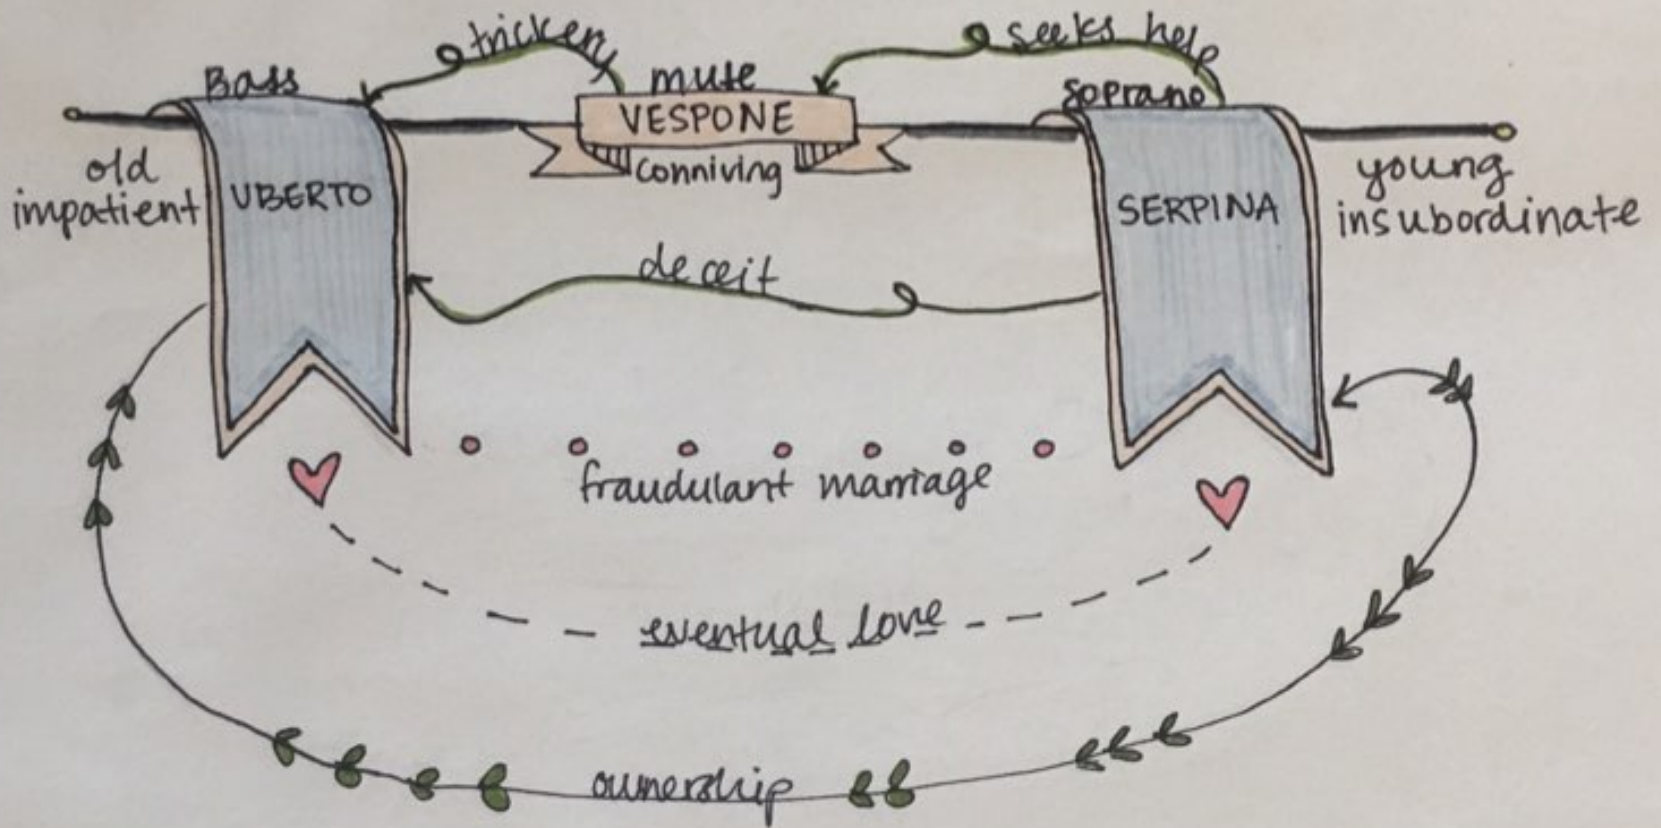

La Serva Padrona

PLOT DIAGRAM

ARMIDE

LULLY

VENGEANCE

MEOT

emotions

How

Hatred & vengeance

unexpected love

Armide cannot bare that Ranaud's love is fake

Armide is heartbroken

Armide captures Ranaud the enemy

Falls in love with Ranaud

Ranaud loves Armide Back

Armide wants to restore Hatred

Fails... condemned to eternal love

love spell is broken & Ranaud escapes.

through magic

through magic

through Goddess' magic

LEDEVIN DU VILLAGE